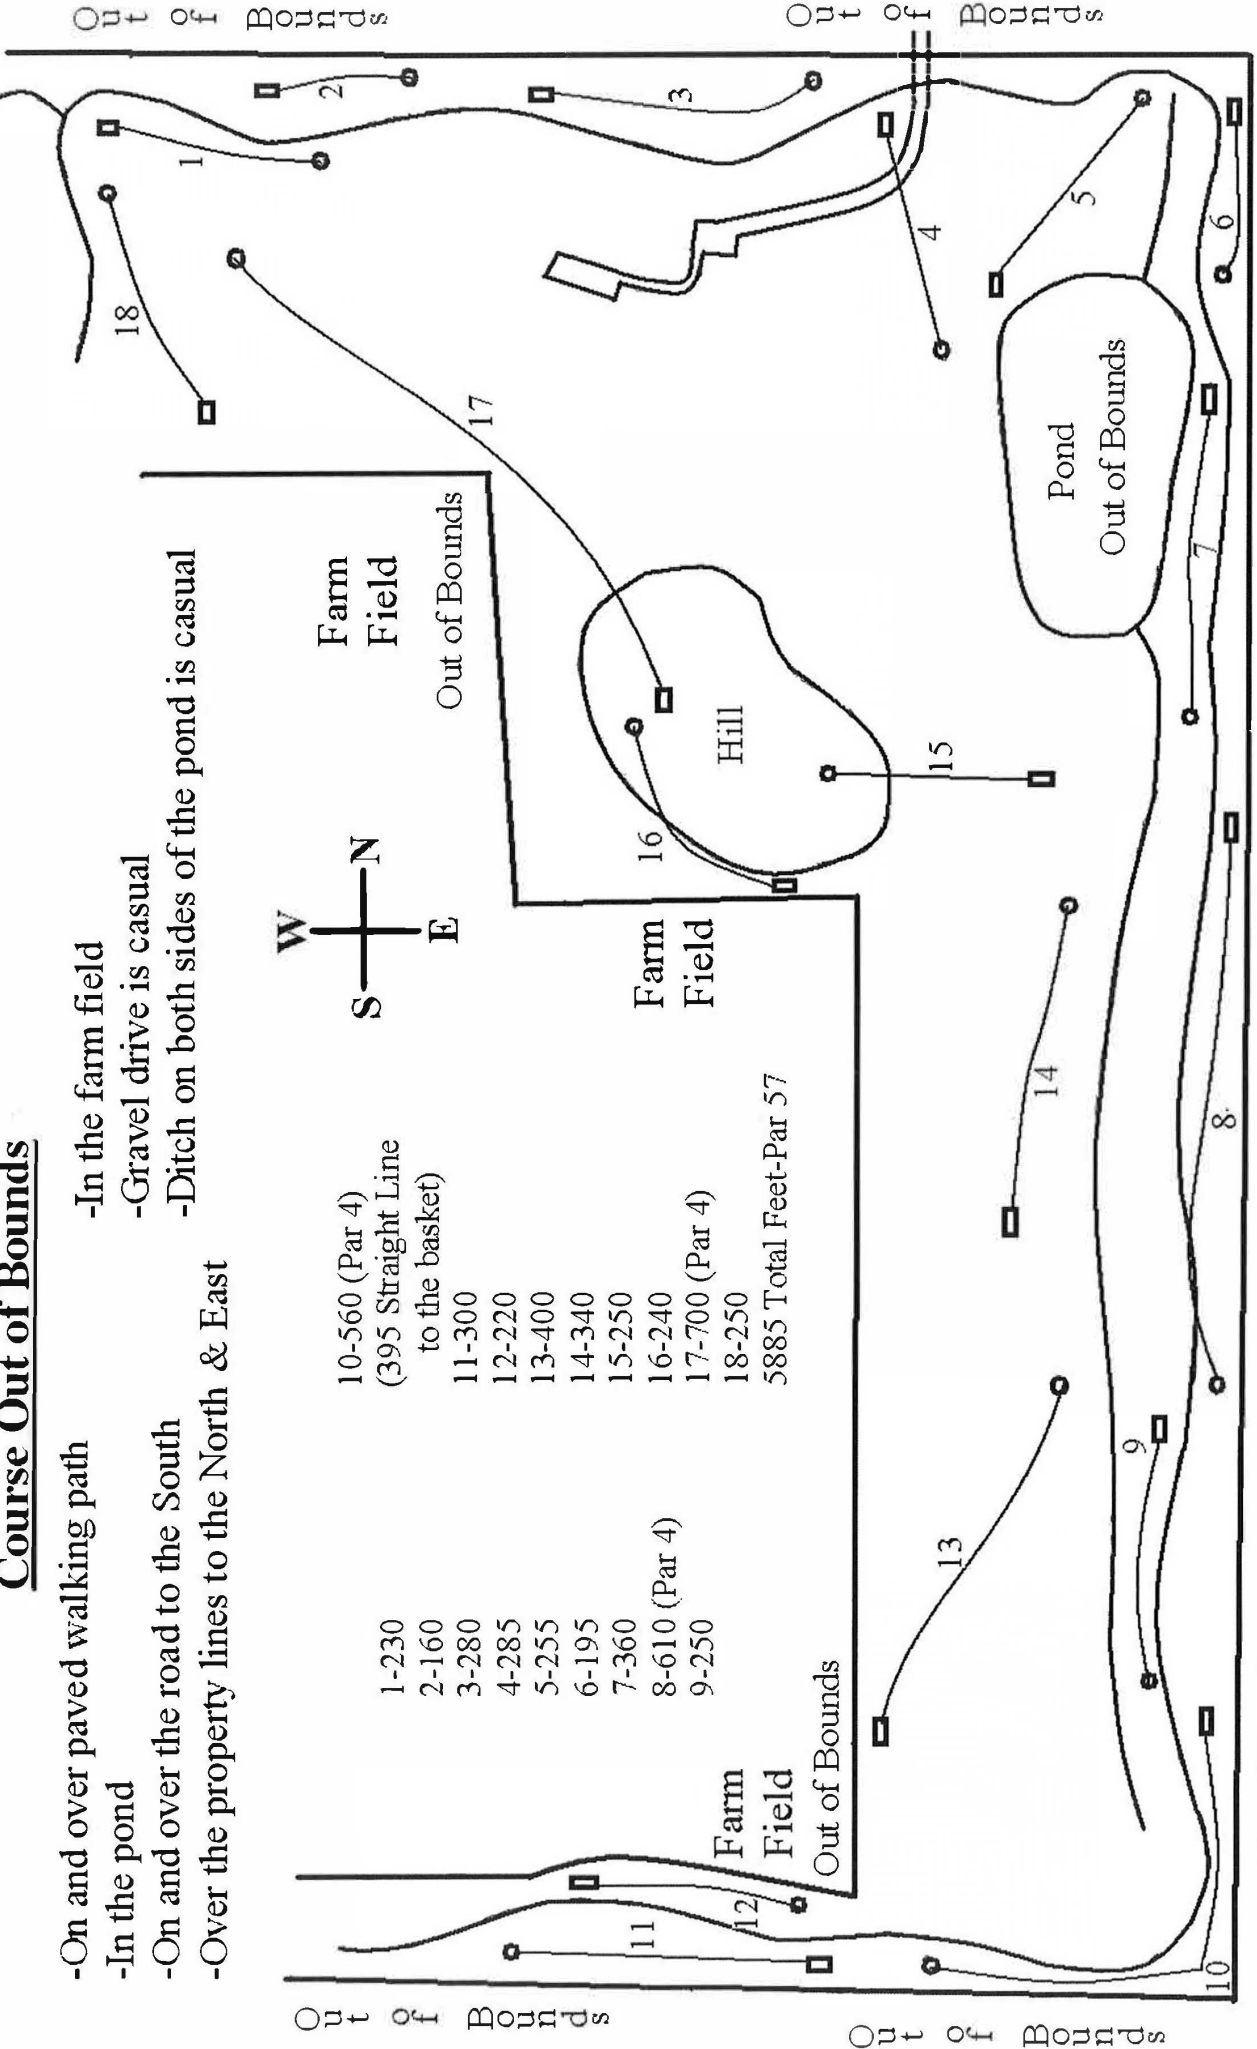

# Disc Golf Course at Archbold Wilson Memorial Park In Ossian, Indiana

Park Here  
Near the  
Ball Fields

## Course Out of Bounds

- On and over paved walking path
- In the pond
- On and over the road to the South
- Over the property lines to the North & East

- In the farm field
- Gravel drive is casual
- Ditch on both sides of the pond is casual

1-230	10-560 (Par 4)
2-160	(395 Straight Line to the basket)
3-280	11-300
4-285	12-220
5-255	13-400
6-195	14-340
7-360	15-250
8-610 (Par 4)	16-240
9-250	17-700 (Par 4)
	18-250
	5885 Total Feet-Par 57

Out of Bounds